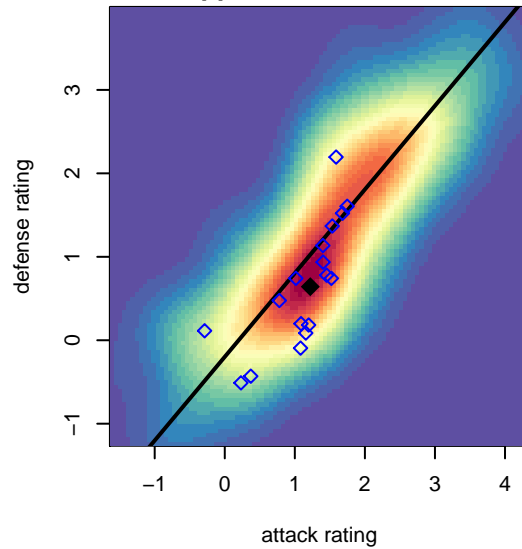

**attack and defense rating
relative to others at age
and all opponents in last 13 months**