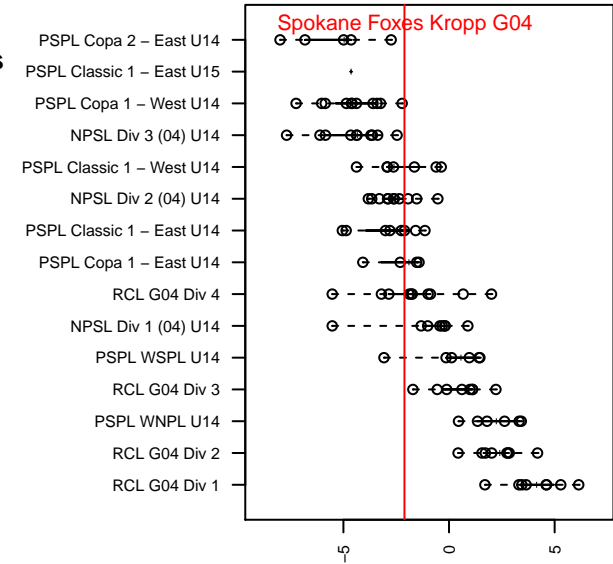

**attack and defense rating
relative to others at age
and all opponents in last 13 months**