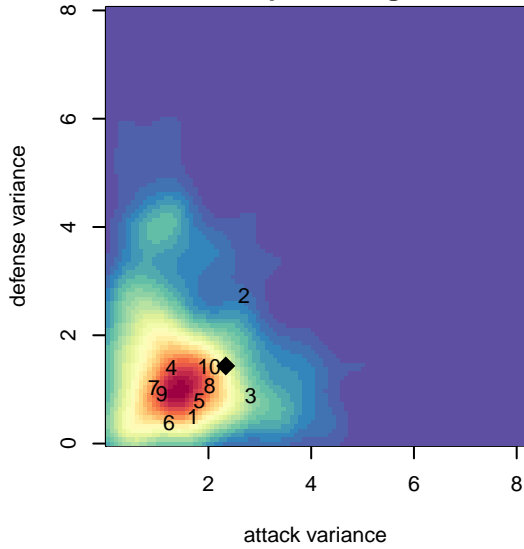

# Spokane Foxes Kropp G04

Spokane Foxes FC  
 Spokane, WA  
 G04 total strength=1069  
 attack=3.39 defense=1.9  
 fall league = PSPL Classic 1 – East U14  
 spr league = Spr PSPL EWA – '04 Classic 1 – I

**Spokane Foxes Kropp G04**  
 Dots are actual minus expected GF (blue circles) and GA (red triangles).  
 Blue line is smoothed change in attack strength. Red is smoothed change in defense strength.

**attack and defense variance (black dot)  
relative to other teams  
and top 10 in region**