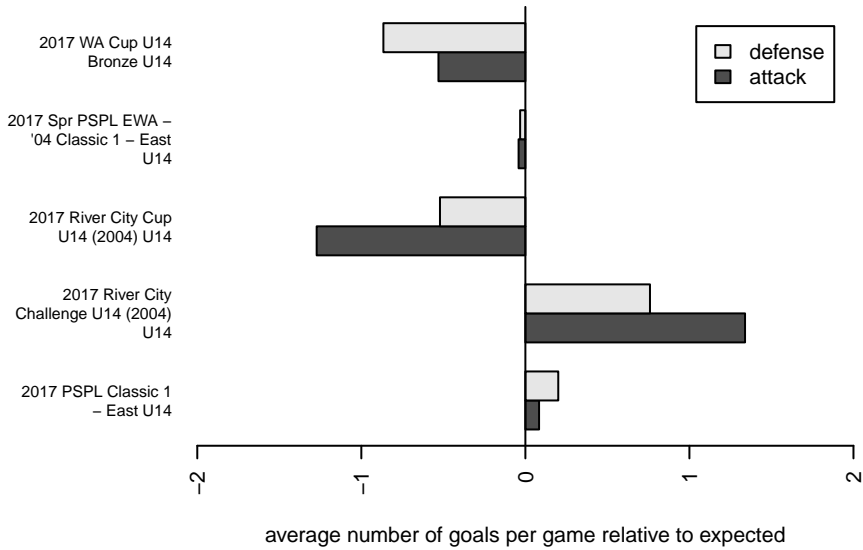

Performance relative to 13 month average