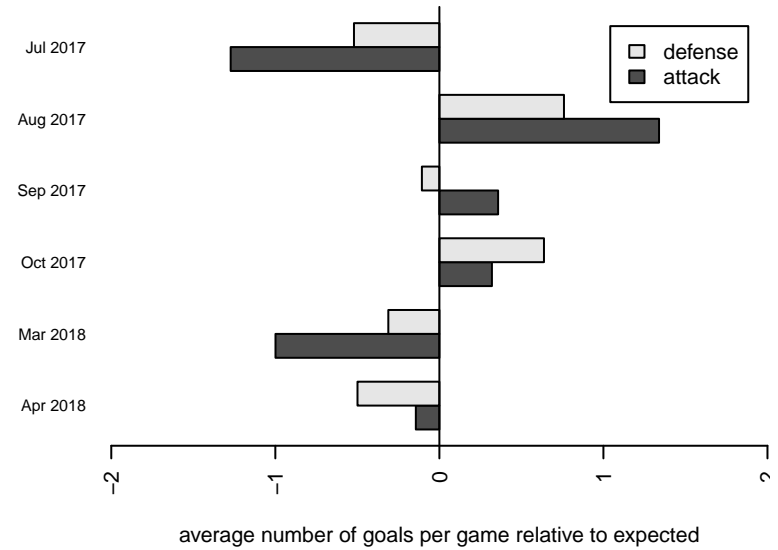

Performance relative to 13 month average