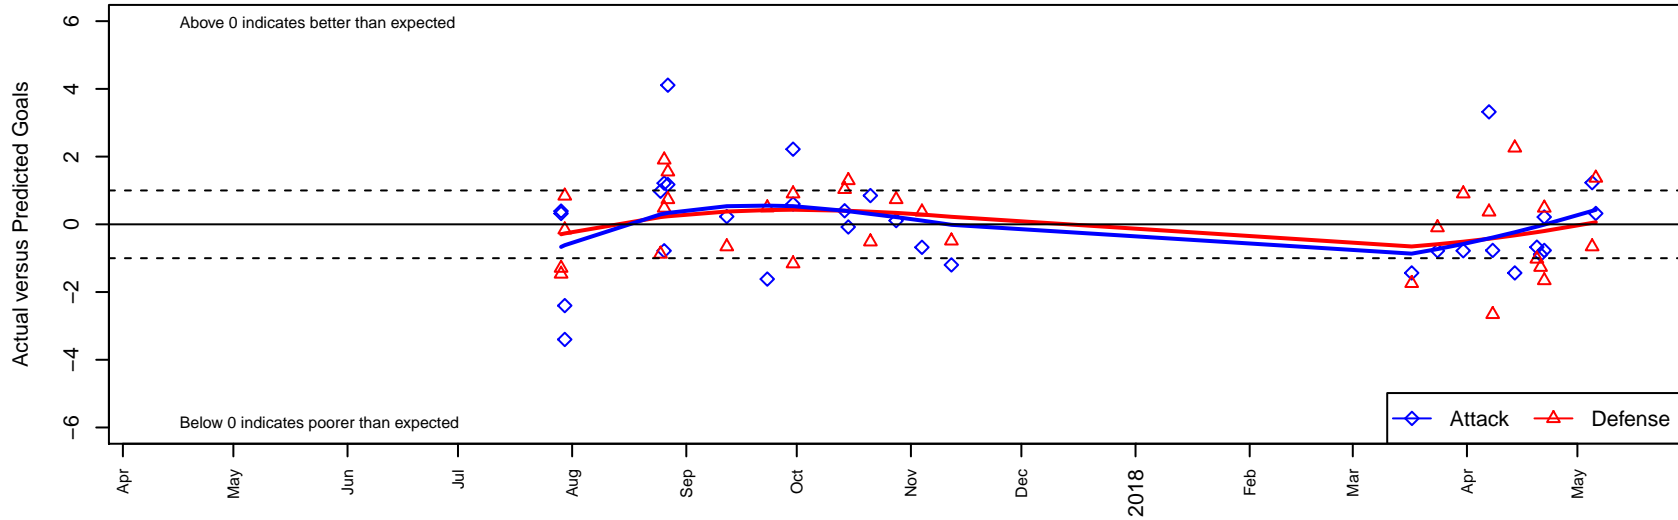

# Spokane Foxes Kropp G04

Spokane Foxes FC  
 Spokane, WA  
 G04 total strength=1069  
 attack=3.39 defense=1.9  
 fall league = PSPL Classic 1 – East U14  
 spr league = Spr PSPL EWA – '04 Classic 1 – I

**Spokane Foxes Kropp G04**  
 Dots are actual minus expected GF (blue circles) and GA (red triangles).  
 Blue line is smoothed change in attack strength. Red is smoothed change in defense strength.

**attack and defense variance (black dot)  
relative to other teams  
and top 10 in region**